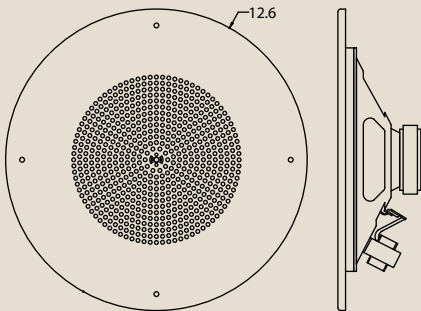

Provides clear, audible output for voice paging, background music and tone alerting.

Available features and options:

4", 8"

Flush mount, surface mount

Weatherproof horns

Grilles: Metal, plastic

Color: White, beige

Paging Speakers

	Color	Order Code
4", surface mount ST-B4	White	4116
8", flush mount ST-C8	White	4114
ST-C8M (metal)	White	8474
8", flush mount Recessed volume control ST-C8V	White	4871
ST-C8MV (metal)	White	8475

	dBA @ 1 meter	Frequency Response
4"	93	200 Hz, 10 KHz
8"	95	80 Hz, 14 KHz

Transformer taps in watts: 1/8, 1/4, 1/2, 1, 2, 4
Sound output measured at 1W @ 2KHz for ST-B4, ST-C8, ST-C8V, ST-C8MV.

Paging Horns

	Color	Order Code
8" D, 15 Watt ST-H15-B	Beige	5147
10", 30 Watt ST-H30	Beige	5148

	dBA @ 1 meter	Frequency Response
15 Watt	122	275 Hz, 10 KHz
30 Watt	125	275 Hz, 10 KHz

Full rated power for ST-H15-B and ST-H30.

ST-H30 Wattage Selector Switch Positions

	1	2	3	4	5	6	7
70V	2.0	3.8	7.5	15.0	30.0	-	-
25V	0.3	0.5	0.9	1.9	3.7	6.9	13.9
100V	4.0	7.7	15.0	30.0	-	-	-

ST-H15-B Wattage Selector Switch Positions

	1	2	3	4	5	6	7
70V	1.0	2.0	3.8	7.5	15.0	-	-
25V	-	-	0.48	0.94	1.9	7.5	15.0
100V	2.0	3.8	7.5	15.0	-	-	-

Series ST